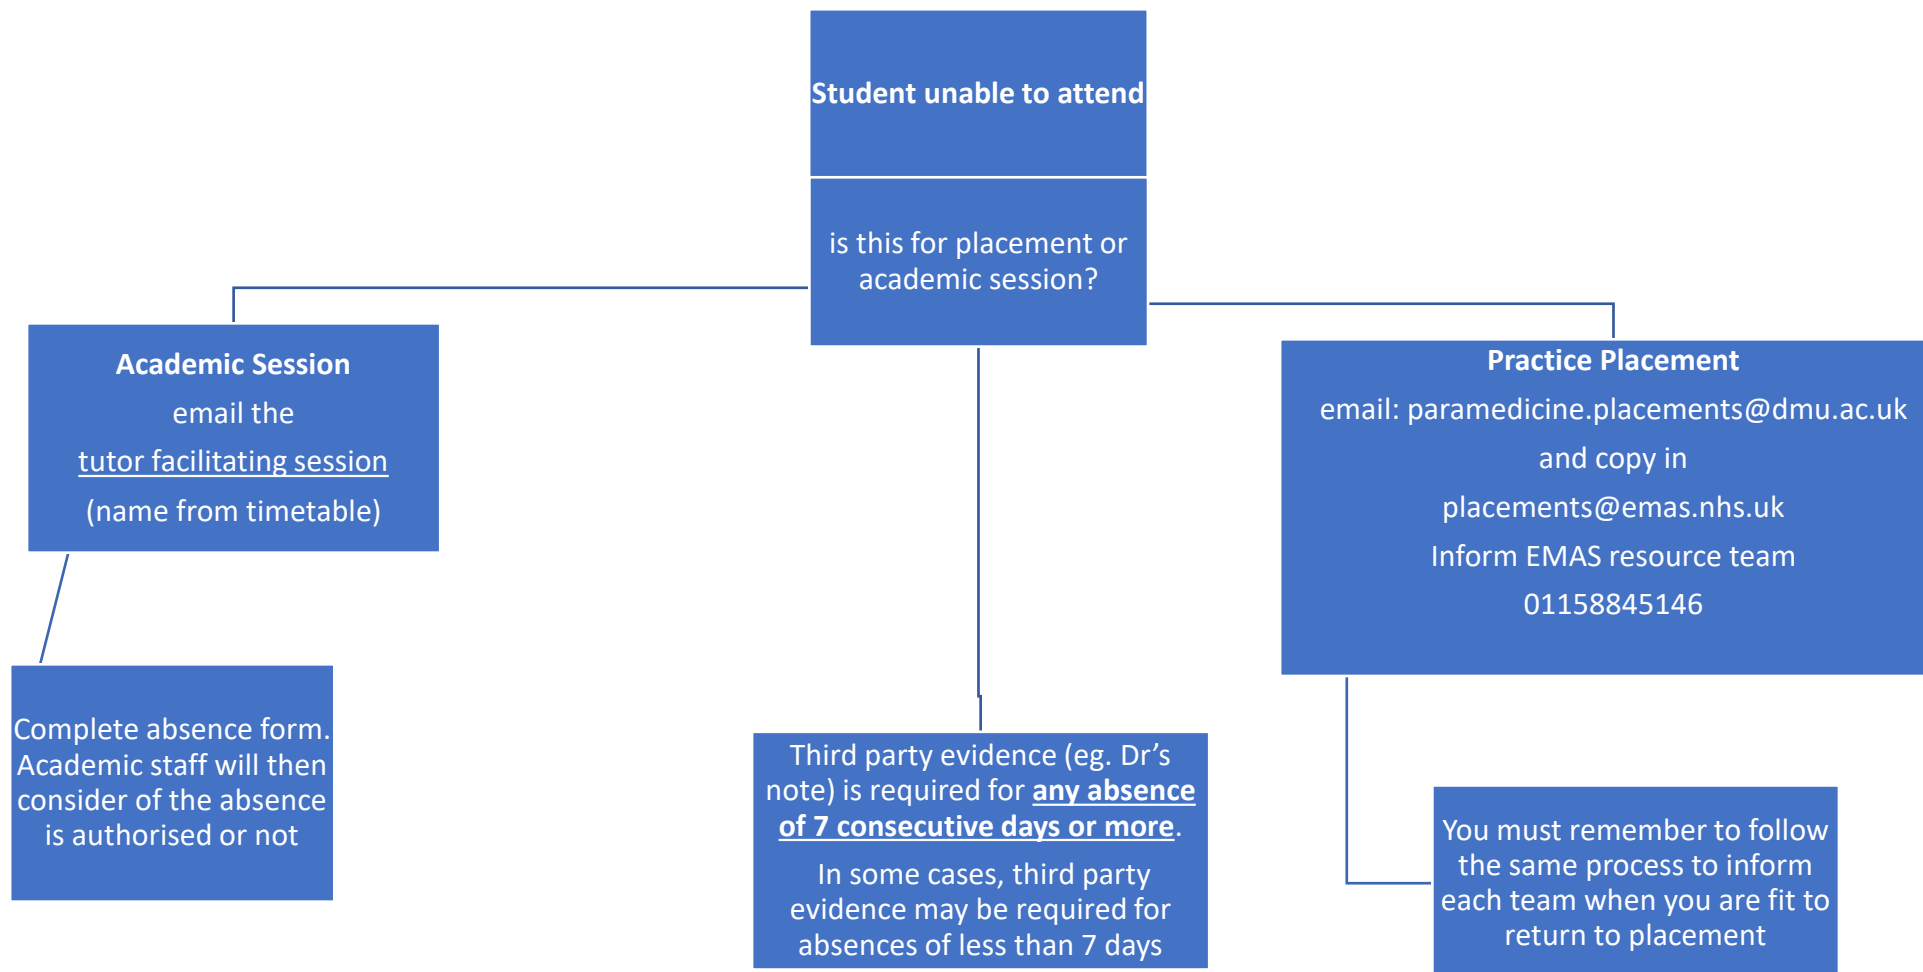

## Student Absence Process

**please ensure you access support from your personal tutor if required, or visit the Health DMU Hub.**

[Please click here to book tutorial support meetings with Academic Staff](#)